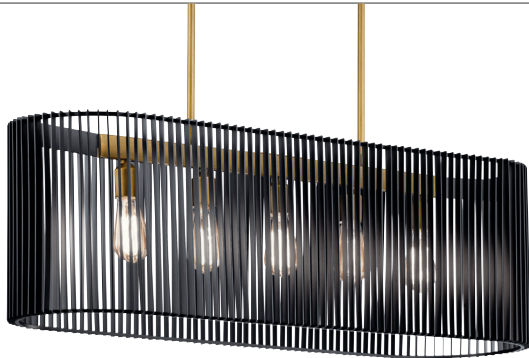

# Linara

Finish: Black

**44167BK** | Chandelier/Pendant  
(6) 60W Candelabra, 26"W x 19.75"H  
Overall Ht. 58", Chain/Stem 36"

**44168BK** | Linear Chandelier  
(5) 75W Medium, 12"W x 12.5"H x 40"L  
Overall Ht. 51", Chain/Stem 36"

**44169BK** | Pendant  
(1) 75W Medium, 6"W x 17.75"H  
Overall Ht. 56", Chain/Stem 36"

**44170BK** | Wall Sconce  
(1) 75W Medium, 7.25"W x 17"H

**FEATURE**  
Natural Brass  
Metal Accents

**VINTAGE  
FILAMENT  
BULBS**